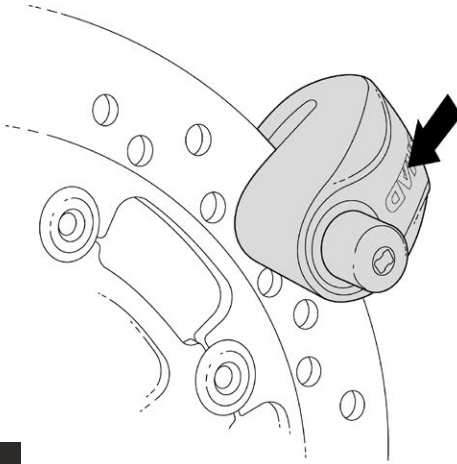

ASSEMBLY

1

2

3

RELEASE

1

2