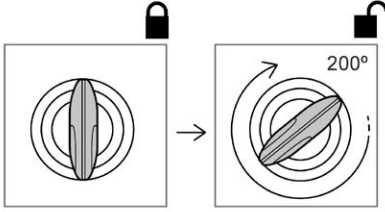

SHAD LOCKS

ENGINEERED FOR RIDING

DISC LOCKS USER GUIDE

SC21

Ref. C0S2100 (Black)
Ref. C0S2103 (Yellow)

WWW.SHAD.ES

ASSEMBLY

1