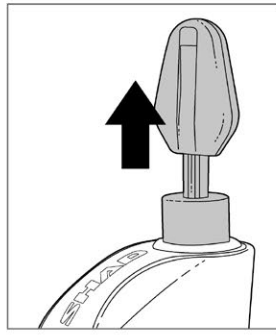

SHAD LOCKS

ENGINEERED FOR RIDING

DISC LOCKS USER GUIDE

SC21

Ref. C0S2100 (Black)
Ref. C0S2103 (Yellow)

WWW.SHAD.ES

ASSEMBLY

1