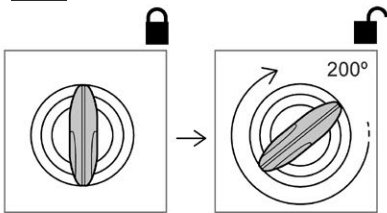

ASSEMBLY

1

2

3

RELEASE

1

2