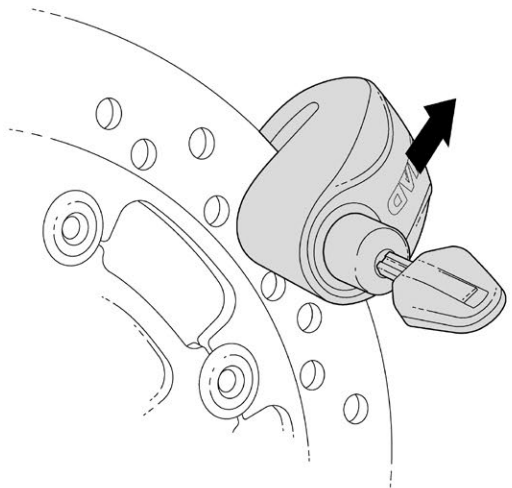

ASSEMBLY

1

2

3

RELEASE

1

2