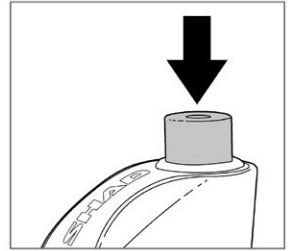

ASSEMBLY

1

2

3

RELEASE

1

2